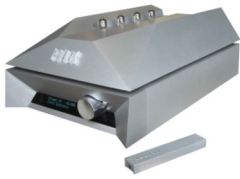

Preamplifiers

Price

Synapse, stereo preamplifier

Two-stage construction - intrinsically balanced design - original volume block, tubes 4 x 6H30
Input: 3 Balanced XRL, 3 linea RCA
Output: 2 Balanced XRL,

Dimensions: unit 43 x 53 x 27 cm, package 50 x 63 x 30cm - Weight: net 23 Kg, gross 33 Kg

Available finishes: **matt metallic gray**

€ 20,900 + VAT