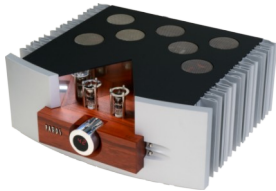

Logos MK2, integrated amplifier

2 x 110W@ 8 Ohm - class A / AB - Hybrid technology
5 line inputs RCA and 2 balanced XLR, pre out,
S/PDIF and USB "B" type port digital inputs optional (**HiDac Mk2 required**)
Purely resistive remote controlled volume control

Dimensions: unit 43 x 42 x 17 cm, package 60 x 60 x 30 cm - Weight: net 28 Kg, gross 29 Kg

Available finishes: padouk wood or black front panel

€ 4,360 + VAT